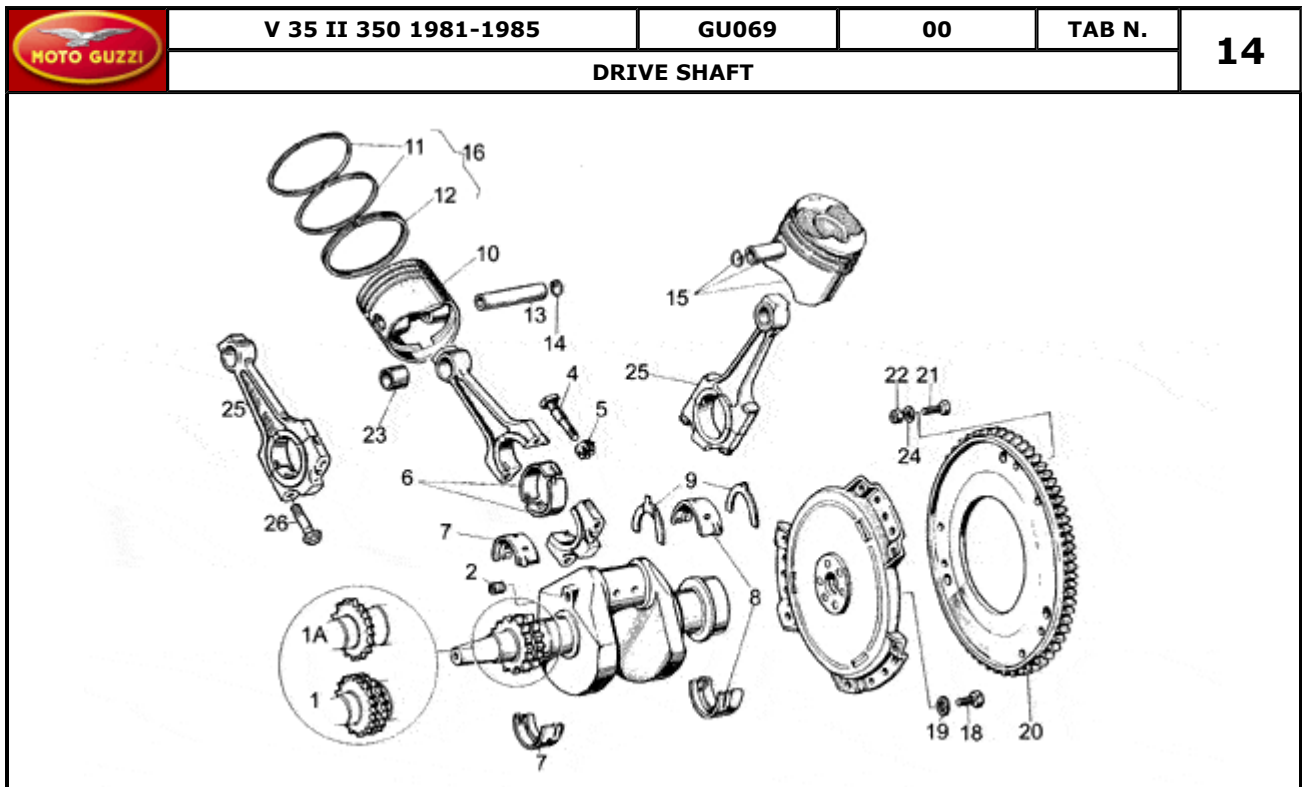

Pos.	Description	Year	I_M	Country	Version	Code	Q.ty	P.Cod.
1	Crankshaft cpl.	-	-	-	M2	-	GU19064121	1
	Drive shaft	-	-	-	M1	-	GU19064120	1
2	Plug	-	-	-	-	-	GU19065400	1
4	Connecting rod screw	-	-	-	M3	-	GU19062220	4
5	Nut	-	-	-	M3	-	GU61062401	4
6	Bearing half-shell	-	-	-	-	-	GU19062022	4
7	Front main half-bearing	-	-	-	-	-	GU19065623	2
8	Rear main half-bearing	-	-	-	-	-	GU19066522	2
9	Shoulder	-	-	-	-	-	GU31066480	2
10	Piston	-	-	-	-	-	GU19060421	2
	Piston	-	-	-	MD	-	GU19060425	2
11	Piston ring	-	-	-	-	-	GU19060700	4
12	Piston ring	-	-	-	-	-	GU19061000	2
13	Piston pin	-	-	-	-	-	GU19061220	2
14	Stop ring	-	-	-	-	-	GU19061320	4
16	Pistonring set	-	-	-	-	-	GU19060600	2
18	Screw	-	-	-	-	-	GU19067700	6
19	Washer 8,4X13X0,8	-	-	-	-	-	GU14615901	6
20	Chain ring MOTOPLAT	-	-	-	-	-	GU19067900	1
21	Hex screw M6X16	-	-	-	AP	-	GU98054316	6
	Screw	-	-	-	P	-	GU98054318	6
22	Nut M6x1	-	-	-	-	-	GU92630106	6
23	Bush	-	-	-	-	-	GU19061821	2
24	Washer 6,4x10x0,7	-	-	-	-	-	GU14217901	6
25	Connecting rod	-	-	-	-	-	GU19061521	2
26	Screw	-	-	-	-	-	GU19062221	4