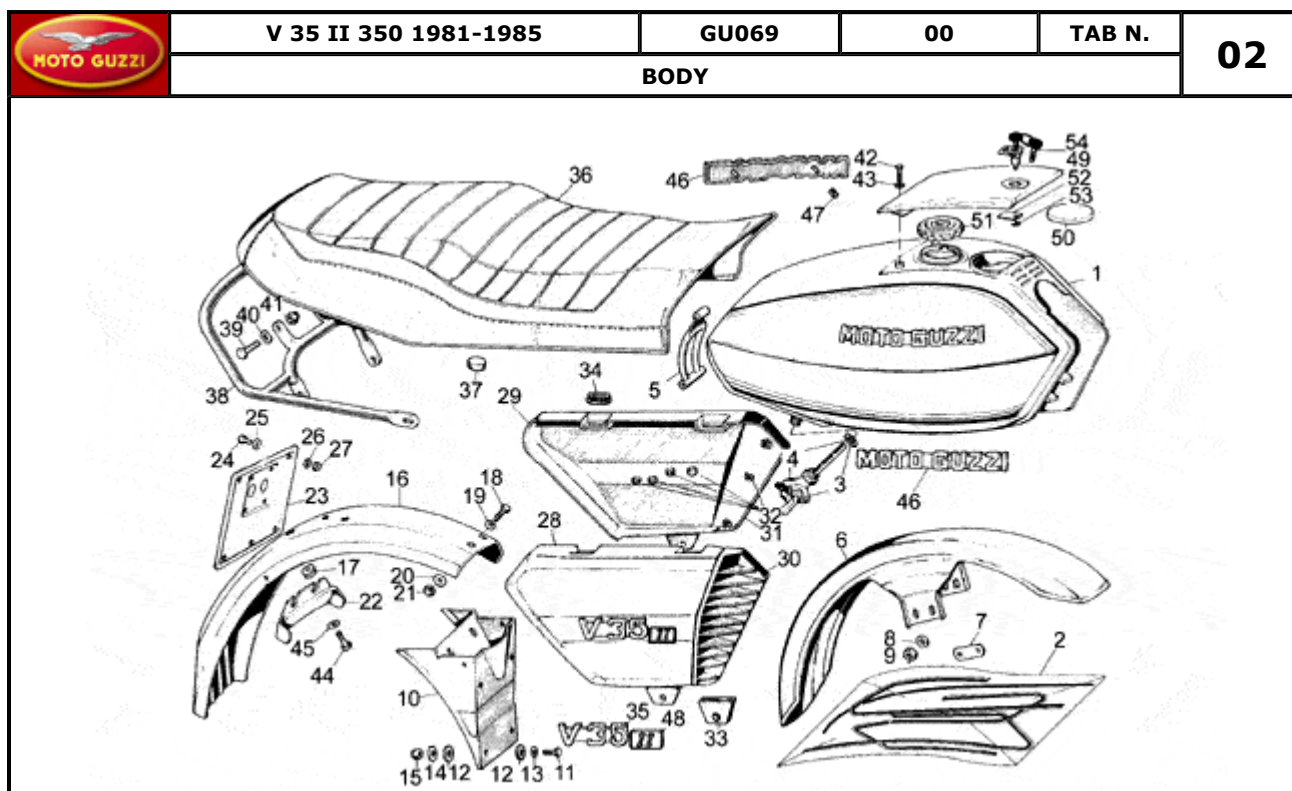

Pos.	Description	Year	I_M	Country	Version	Code	Q.ty	P.Cod.
1	Fuel tank	-	-	-	-	g GU19100207	1	
	Fuel tank	-	-	-	-	v GU19100208	1	
	Fuel tank	-	-	-	-	r GU19100206	1	
2	Decal set	-	-	-	D1	- GU19923305	1	
	Decal set	-	-	-	D2	- GU19923306	1	
3	RH fuel cock	-	-	-	-	- GU65105400	1	
4	LH fuel cock	-	-	-	-	- GU65105401	1	
5	Tie rod	-	-	-	-	- GU19102750	1	
6	Front mudguard	-	-	-	-	v GU19434408	1	
	Front mudguard	-	-	-	-	r GU19434405	1	
	Front mudguard	-	-	-	-	g GU19434406	1	
7	Plate	-	-	-	-	- GU19436600	2	
8	Spring washer 8x15x0,3	-	-	-	-	- GU61270300	4	
9	Nut M8X1,25	-	-	-	-	- GU92602208	4	
10	Splash guard	-	-	-	-	- GU19438700	1	
11	Hex screw M6X20	-	-	-	-	- GU98054320	2	
12	Rubber spacer	-	-	-	-	- GU93110060	8	
13	Washer	-	-	-	-	- GU95000206	2	
14	Washer 6,4x12x1,2	-	-	-	-	- GU95100141	4	
15	Nut M6x1	-	-	-	-	- GU92630106	4	
16	Rear mudguard	-	-	-	-	r GU19437001	1	
	Rear mudguard	-	-	-	-	g GU19437002	1	
	Rear mudguard	-	-	-	-	v GU19437003	1	
17	Fairlead	-	-	-	-	- GU91551102	1	
18	Screw	-	-	-	-	- GU98054312	2	
19	Washer 6,15x11x0,8	-	-	-	-	- GU95004206	2	
20	Notched washer	-	-	-	-	- GU95021106	2	
21	Nut	-	-	-	-	- GU92602206	2	
22	Wiring harness support	-	-	-	-	- GU19438500	1	
23	Number plate holder	-	-	-	-	- GU39474600	1	
24	Screw	-	-	-	-	- GU98200408	4	
25	Washer	-	-	-	-	- GU95000204	4	
26	Washer	-	-	-	-	- GU95129080	4