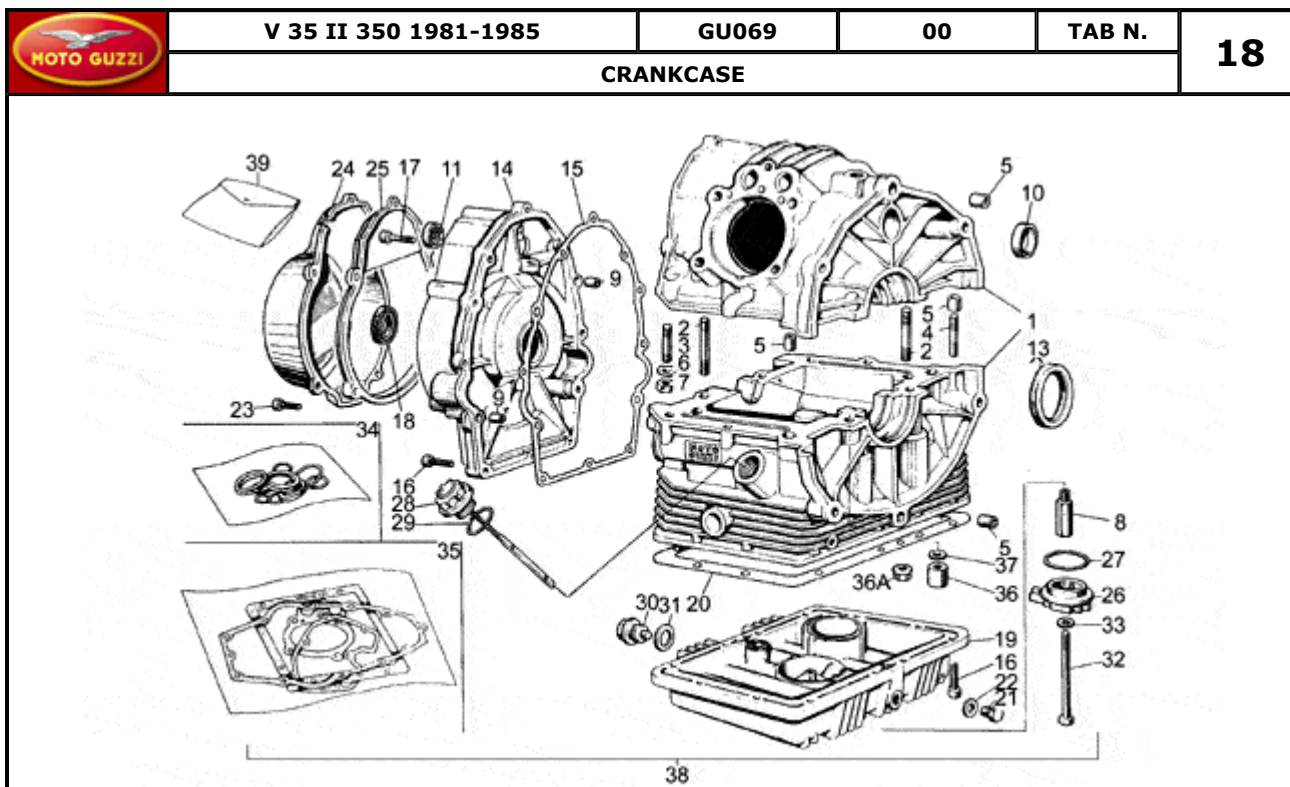

Pos.	Description	Year	I_M	Country	Version	Code	Q.ty	P.Cod.
1	Crankcase, blank	-	-	-	-	GU19000120	1	
2	Stud bolt	-	-	-	-	GU96451560	4	
3	Stud bolt	-	-	-	-	GU96451430	4	
4	Stud bolt	-	-	-	-	GU96508055	2	
5	Bush	-	-	-	-	GU19015020	4	
6	Spring washer 8x15x0,3	-	-	-	-	GU61270300	6	
7	Nut M8X1,25	-	-	-	-	GU92602208	6	
8	Union	-	-	-	-	GU19003800	1	
9	Bush 6,6x9x13	-	-	-	-	GU19002020	2	
10	Plug	-	-	-	-	GU19016320	1	
11	Gasket ring	-	-	-	-	GU90401530	1	
13	Gasket ring	-	-	-	-	GU90405367	1	
14	Timing system cover, blank	-	-	-	-	GU19001420	1	
15	Gasket	-	-	-	-	GU19001200	1	
16	Hex socket screw M6X25	-	-	-	-	GU98622325	22	
17	Screw M6X30	-	-	-	-	GU98620330	2	
18	Gasket ring 28x38x7	-	-	-	-	GU90402840	1	
19	Motor oil cup	-	-	-	-	GU19003502	1	
20	Gasket	-	-	-	-	GU19003602	1	
21	Oil level plug	-	-	-	-	GU95980214	1	
22	Gasket	-	-	-	-	GU10528900	1	
23	Screw M6X35	-	-	-	-	GU98620335	5	
24	Cover	-	-	-	-	GU27001636	1	
25	Flange	-	-	-	-	GU27001136	1	
26	Cover, blank	-	-	-	-	GU19003400	1	
27	O-ring	-	-	-	-	GU90706444	1	
28	Oil filler plug	-	-	-	-	GU19004920	1	
29	Gasket ring	-	-	-	-	GU90706282	1	
30	Oil unload plug	-	-	-	-	GU12003702	1	
31	Gasket 20,1x28x2	-	-	-	-	GU95100709	1	
32	Screw m8x90	-	-	-	-	GU98052490	1	
33	Gasket 8,25x15x1	-	-	-	-	GU12154200	1	
34	Oil seals - set	-	-	-	-	GU19999580	1