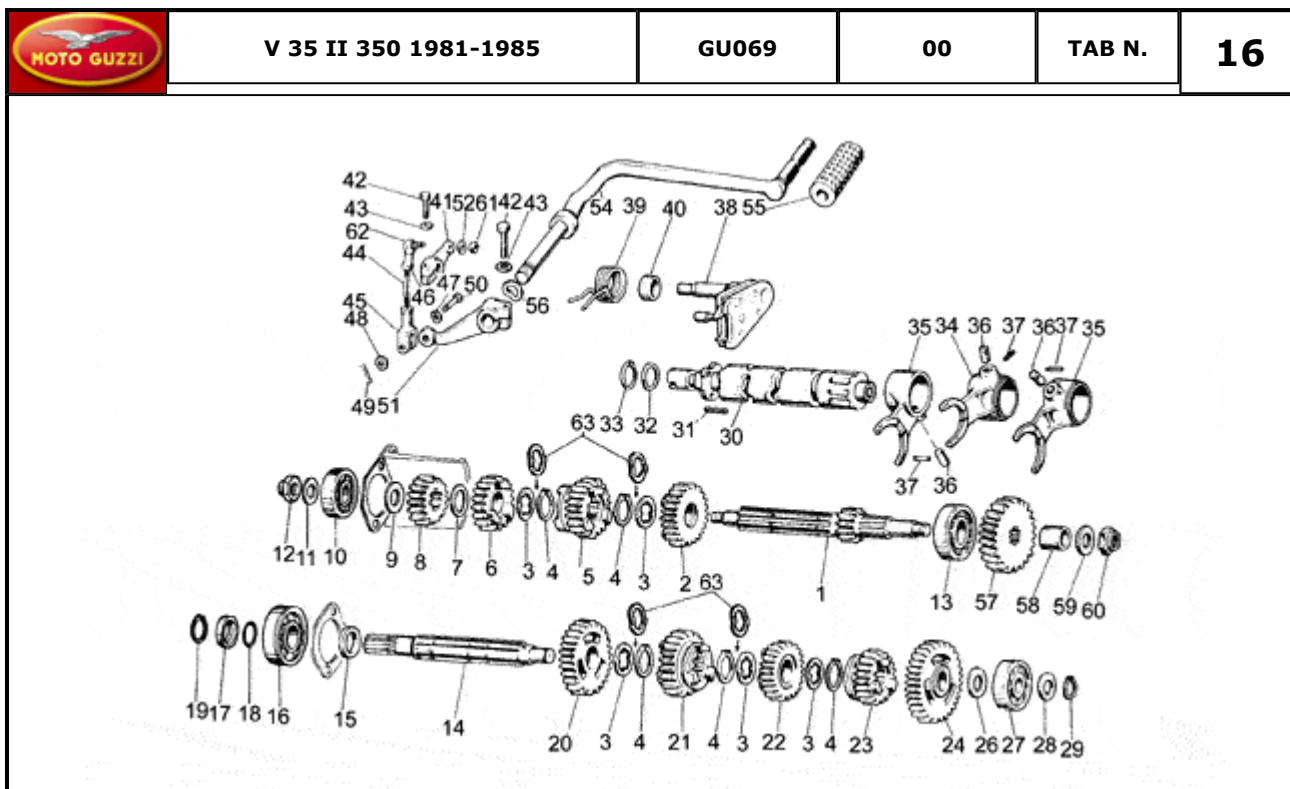

Pos.	Description	Year	I_M	Country	Version	Code	Q.ty	P.Cod.
1	Primary gear shaft Z=11	-	-	-	-	GU19210520	1	
2	Gear 5a AS Z=22	-	-	-	-	GU19212020	1	
3	Thrust washer mm1	-	-	-	-	GU19215420	5	
4	Circlip	-	-	-	-	GU90271220	5	
5	Gear 4a AS Z=22	-	-	-	-	GU19211820	1	
6	Gear 3a AS Z=18	-	-	-	-	GU19211420	1	
7	Thrust washer	-	-	-	-	GU19214620	1	
8	Gear	-	-	-	-	GU19211320	1	
9	Washer	-	-	-	-	GU19212800	1	
10	Ball bearing	-	-	-	-	GU92201415	1	
11	Clearance washer	-	-	-	-	GU39238100	1	
12	Nut	-	-	-	-	GU10054100	1	
13	Bearing 20X47X14	-	-	-	-	GU92201220	1	
14	Driven shaft	-	-	-	-	GU19213620	1	
15	Spacer	-	-	-	-	GU19212900	1	
16	Bearing 20X47X14	-	-	-	-	GU92201220	1	
17	Spacer	-	-	-	-	GU19213720	1	
18	Gasket ring 18,77X1,78	-	-	-	-	GU90706188	1	
19	Circlip	-	-	-	-	GU90271121	1	
20	Gear	-	-	-	-	GU19214501	1	
21	Gear	-	-	-	-	GU19214820	1	
22	Gear	-	-	-	-	GU19215121	1	
23	Gear	-	-	-	-	GU19215220	1	
24	Gear	-	-	-	-	GU19214001	1	
26	Spacer	-	-	-	C1	GU35214300	2	
	Washer	-	-	-	C2	GU43070940	2	
27	Ball bearing	-	-	-	-	GU92201415	1	
28	Spacer	-	-	-	C1	GU35214300	1	
	Thrust washer	-	-	-	C2	GU39239300	1	
29	Circlip	-	-	-	-	GU90271115	1	
30	Shift cam	-	-	-	-	GU19234420	1	
31	Pin	-	-	-	-	GU19234600	4	
32	Spacer 1 mm	-	-	-	-	GU19355300	1