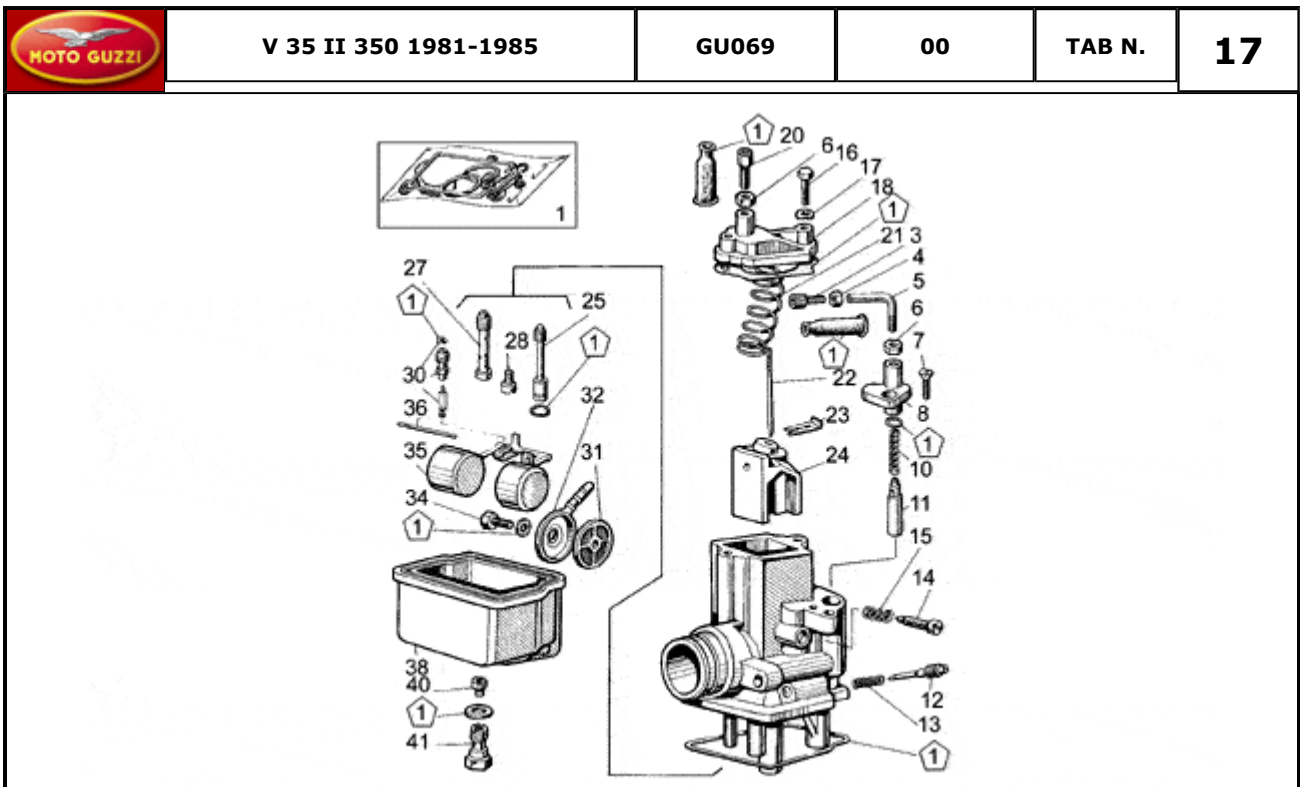

Pos.	Description	Year	I_M	Country	Version	Code	Q.ty	P.Cod.
1	Gasket envelope	-	-	-	-	GU39939900	2	
3	Wire tensioner screw	-	-	-	-	GU53937200	2	
4	Nut	-	-	-	-	GU19938880	2	
5	Pipe	-	-	-	-	GU49938900	2	
6	Nut	-	-	-	-	GU12937300	4	
7	Screw	-	-	-	-	GU13937900	2	
8	Starter device cover	-	-	-	-	GU17937450	2	
10	Valve spring	-	-	-	-	GU39937600	2	
11	Starter valve	-	-	-	-	GU13937800	2	
12	Adj.min.eng.speed screw	-	-	-	-	GU13936200	2	
13	Spring	-	-	-	-	GU13936300	2	
14	Gas valve adjuster screw	-	-	-	-	GU13936600	2	
15	Spring	-	-	-	-	GU13936700	2	
16	Screw	-	-	-	-	GU13932800	4	
17	Washer	-	-	-	-	GU13932900	4	
18	Valve cover	-	-	-	-	GU53935000	2	
20	Wire tensioner screw	-	-	-	-	GU12937200	2	
21	Gas valve return spring	-	-	-	-	GU53937100	2	
22	Conical pin E27	-	-	-	-	GU25937701	2	
23	Conical pin clip	-	-	-	-	GU55938585	2	
24	Gas valve 40	-	-	-	-	GU61934800	2	
25	Starter jet	-	-	-	-	GU25936000	2	
27	Needle valve 260AH	-	-	-	-	GU19935500	2	
28	Idle jet 40	-	-	-	-	GU19935900	2	
30	Conical pin 8	-	-	-	-	GU19934960	2	
31	Fuel filter	-	-	-	-	GU43934000	2	
32	Fuel pipe union cap	-	-	-	-	GU13934600	2	
34	Cap fixing screw	-	-	-	-	GU10934900	2	
35	Float	-	-	-	-	GU61934300	2	
36	Float pin	-	-	-	-	GU13933100	2	
38	Float chamber	-	-	-	-	GU10934400	2	
40	Main jet 108	-	-	-	-	GU19935701	2	
41	Plug	-	-	-	-	GU13933700	2