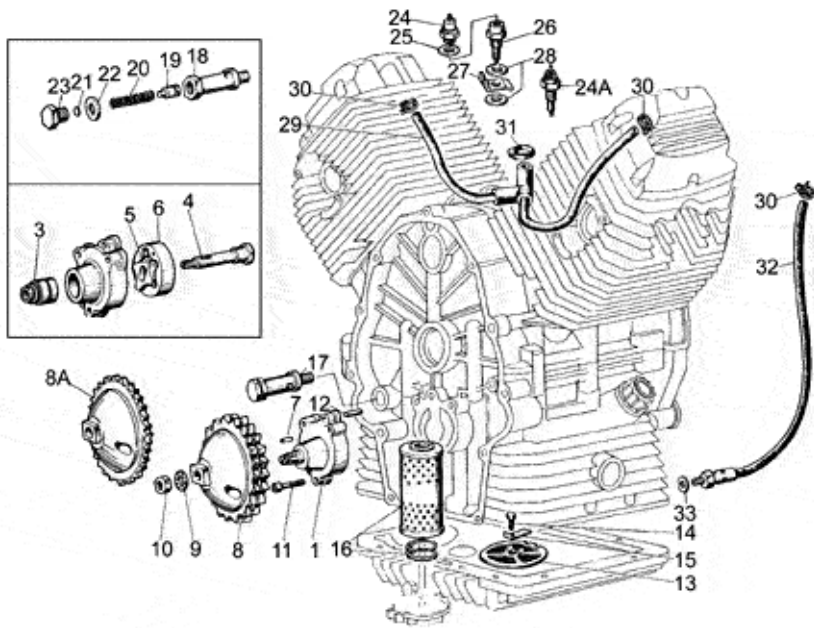

V 35 II 350 1981-1985	GU069	00	TAB N.	22
	OIL PUMP				

Pos.	Description	Year	I_M_	Country	Version	Code	Q.ty	P.Cod.
1	Oil pump	-	-	-	-	GU19146420	1	
3	Roller bearing 10x22x20	-	-	-	-	GU92252210	1	
4	Oil pump shaft assy.	-	-	-	-	GU19147820	1	
5	Inner rotor	-	-	-	-	GU19148420	1	
6	Oil pump	-	-	-	-	GU19146420	1	
7	Guide roller	-	-	-	-	GU92296726	1	
8	Oil pump gear	-	-	-	M2	GU19147721	1	
	Drive gear	-	-	-	M1	GU19147720	1	
9	Washer 10,5x16x1	-	-	-	-	GU19149800	1	
10	Nut M10x1,25	-	-	-	-	GU92602510	1	
11	Screw M6X35	-	-	-	-	GU98620335	3	
12	Pin	-	-	-	-	GU19018920	2	
13	Oil filter	-	-	-	-	GU19152200	1	
14	Screw	-	-	-	-	GU98054314	1	
15	Plate	-	-	-	-	GU95187006	1	
16	Oil filter	-	-	-	-	GU19153000	1	
17	Oil valve cpl.	-	-	-	-	GU10158201	1	
18	Valve body	-	-	-	-	GU10158701	1	
19	Piston	-	-	-	-	GU12150900	1	
20	Valve spring	-	-	-	-	GU94321072	1	
21	Bottom	-	-	-	-	GU12150700	1	
22	Washer 14,5X20X1	-	-	-	-	GU95100523	2	
23	Plug	-	-	-	-	GU12159000	1	
24	Pressure sensor	-	-	-	-	GU17768750	1	
	Pressure sensor	-	-	-	02201N	GU31999581	1	
25	Gasket 12,25	-	-	-	-	GU12006400	1	
26	Union	-	-	-	-	GU19055800	1	
27	Plate	-	-	-	-	GU19055900	1	
28	Gasket 12,25	-	-	-	-	GU12006400	2	
29	Breather pipe	-	-	-	-	GU19159600	1	
30	Hose clamp	-	-	-	-	GU61108400	3	
31	Hose clamp	-	-	-	-	GU28157850	1	
32	Breather	-	-	-	B	GU19159300	1	
	Breather	-	-	-	L	GU19159320	1	
33	Gasket 8,25x15x1	-	-	-	-	GU12154200	1