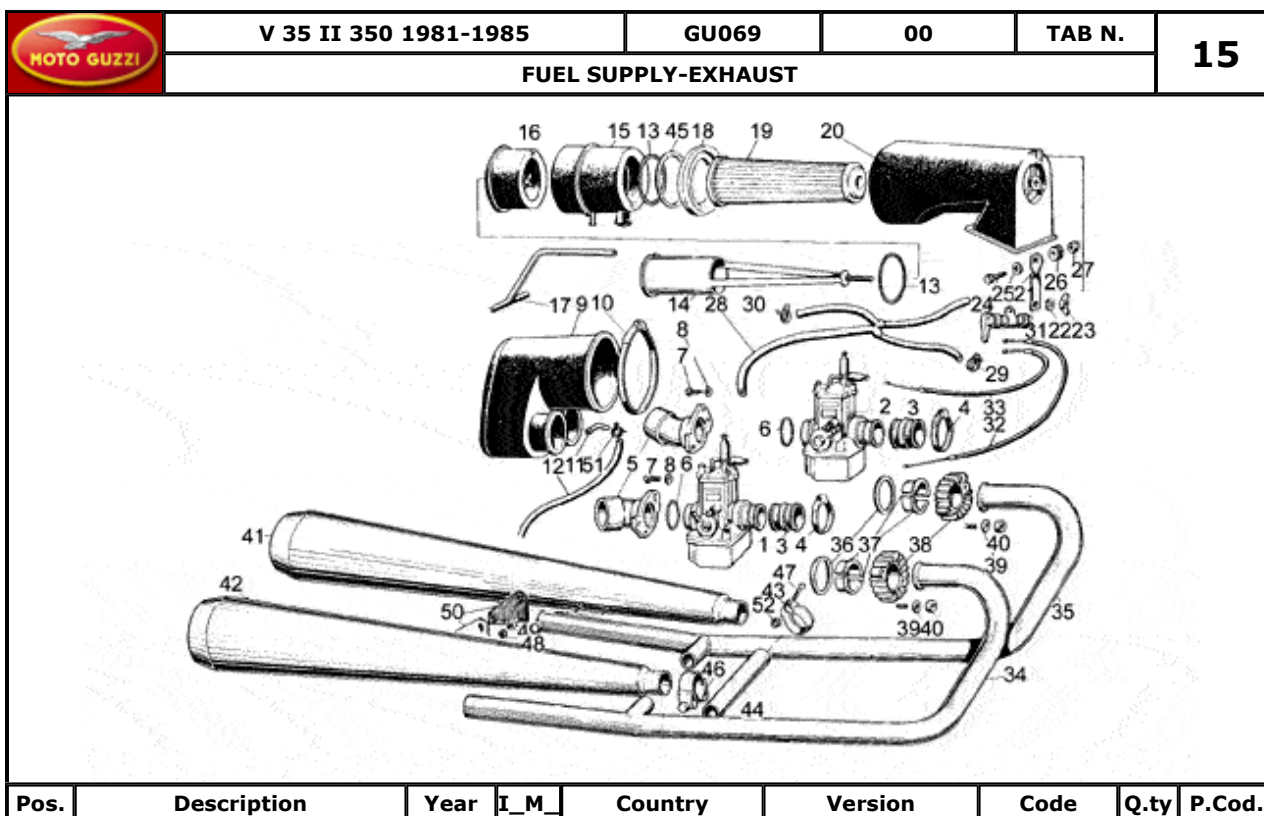

Pos.	Description	Year	I_M	Country	Version	Code	Q.ty	P.Cod.
1	Carburettor RH VHB 26 F	-	-	-	-	GU19112635	1	
2	Carburettor RH VHB 26 F	-	-	-	-	GU19112636	1	
3	Hose	-	-	-	-	GU19114320	2	
4	Hose clamp 32X52X8	-	-	-	-	GU93305032	4	
5	Manifold	-	-	-	-	GU19114400	2	
6	Gasket ring	-	-	-	-	GU90706315	2	
7	Screw	-	-	-	-	GU98054214	4	
8	Washer	-	-	-	-	GU95004205	4	
9	Intake manifold	-	-	-	-	GU19114300	1	
10	Hose clamp	-	-	-	-	GU93305092	1	
11	Pipe	-	-	-	-	GU17114650	1	
12	Rubber pipe 5X9	-	-	-	-	GU00823944050	1	
13	Gasket ring	-	-	-	-	GU90706552	2	
14	Air filter support	-	-	-	-	GU19155775	1	
15	Front hose	-	-	-	-	GU19156701	1	
16	Rear hose	-	-	-	-	GU19156900	1	
17	Breather pipe	-	-	-	-	GU19156001	1	
18	Ring	-	-	-	-	GU17113450	1	
19	Air filter	-	-	-	-	GU17113651	1	
20	Filter cover	-	-	-	-	GU17114050	1	
21	Plate	-	-	-	-	GU19114100	1	
22	Spring washer 5,3X10X0,5	-	-	-	-	GU95129100	1	
23	Nut	-	-	-	-	GU92670305	1	
24	Screw	-	-	-	-	GU98052222	1	
25	Washer 5,25x14x1,5	-	-	-	-	GU95100059	2	
26	Rubber spacer	-	-	-	-	GU91551085	1	
27	Nut	-	-	-	-	GU92630105	1	
28	Fuel pipe	-	-	-	-	GU29106500	1	
29	Hose clamp	-	-	-	-	GU61108400	2	
30	Hose clamp D9	-	-	-	-	GU61108500	2	
31	Starter	-	-	-	-	GU23133100	1	
32	Choke cable	-	-	-	-	GU19133500	1	
33	LH choke cable	-	-	-	-	GU19134000	1	
34	RH exhaust pipe	-	-	-	-	GU19120707	1